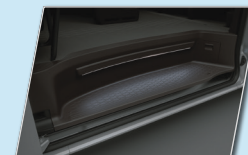

1GD-FTV Engine with 6 Speed MT Transmission

Semi-Bonnet Body Type

Wider Quarter Panel for Enhanced Driver Visibility

LED Tail Lights

Additional Airbag for Center Passenger

Illuminated Entry System

Increased Leg Room